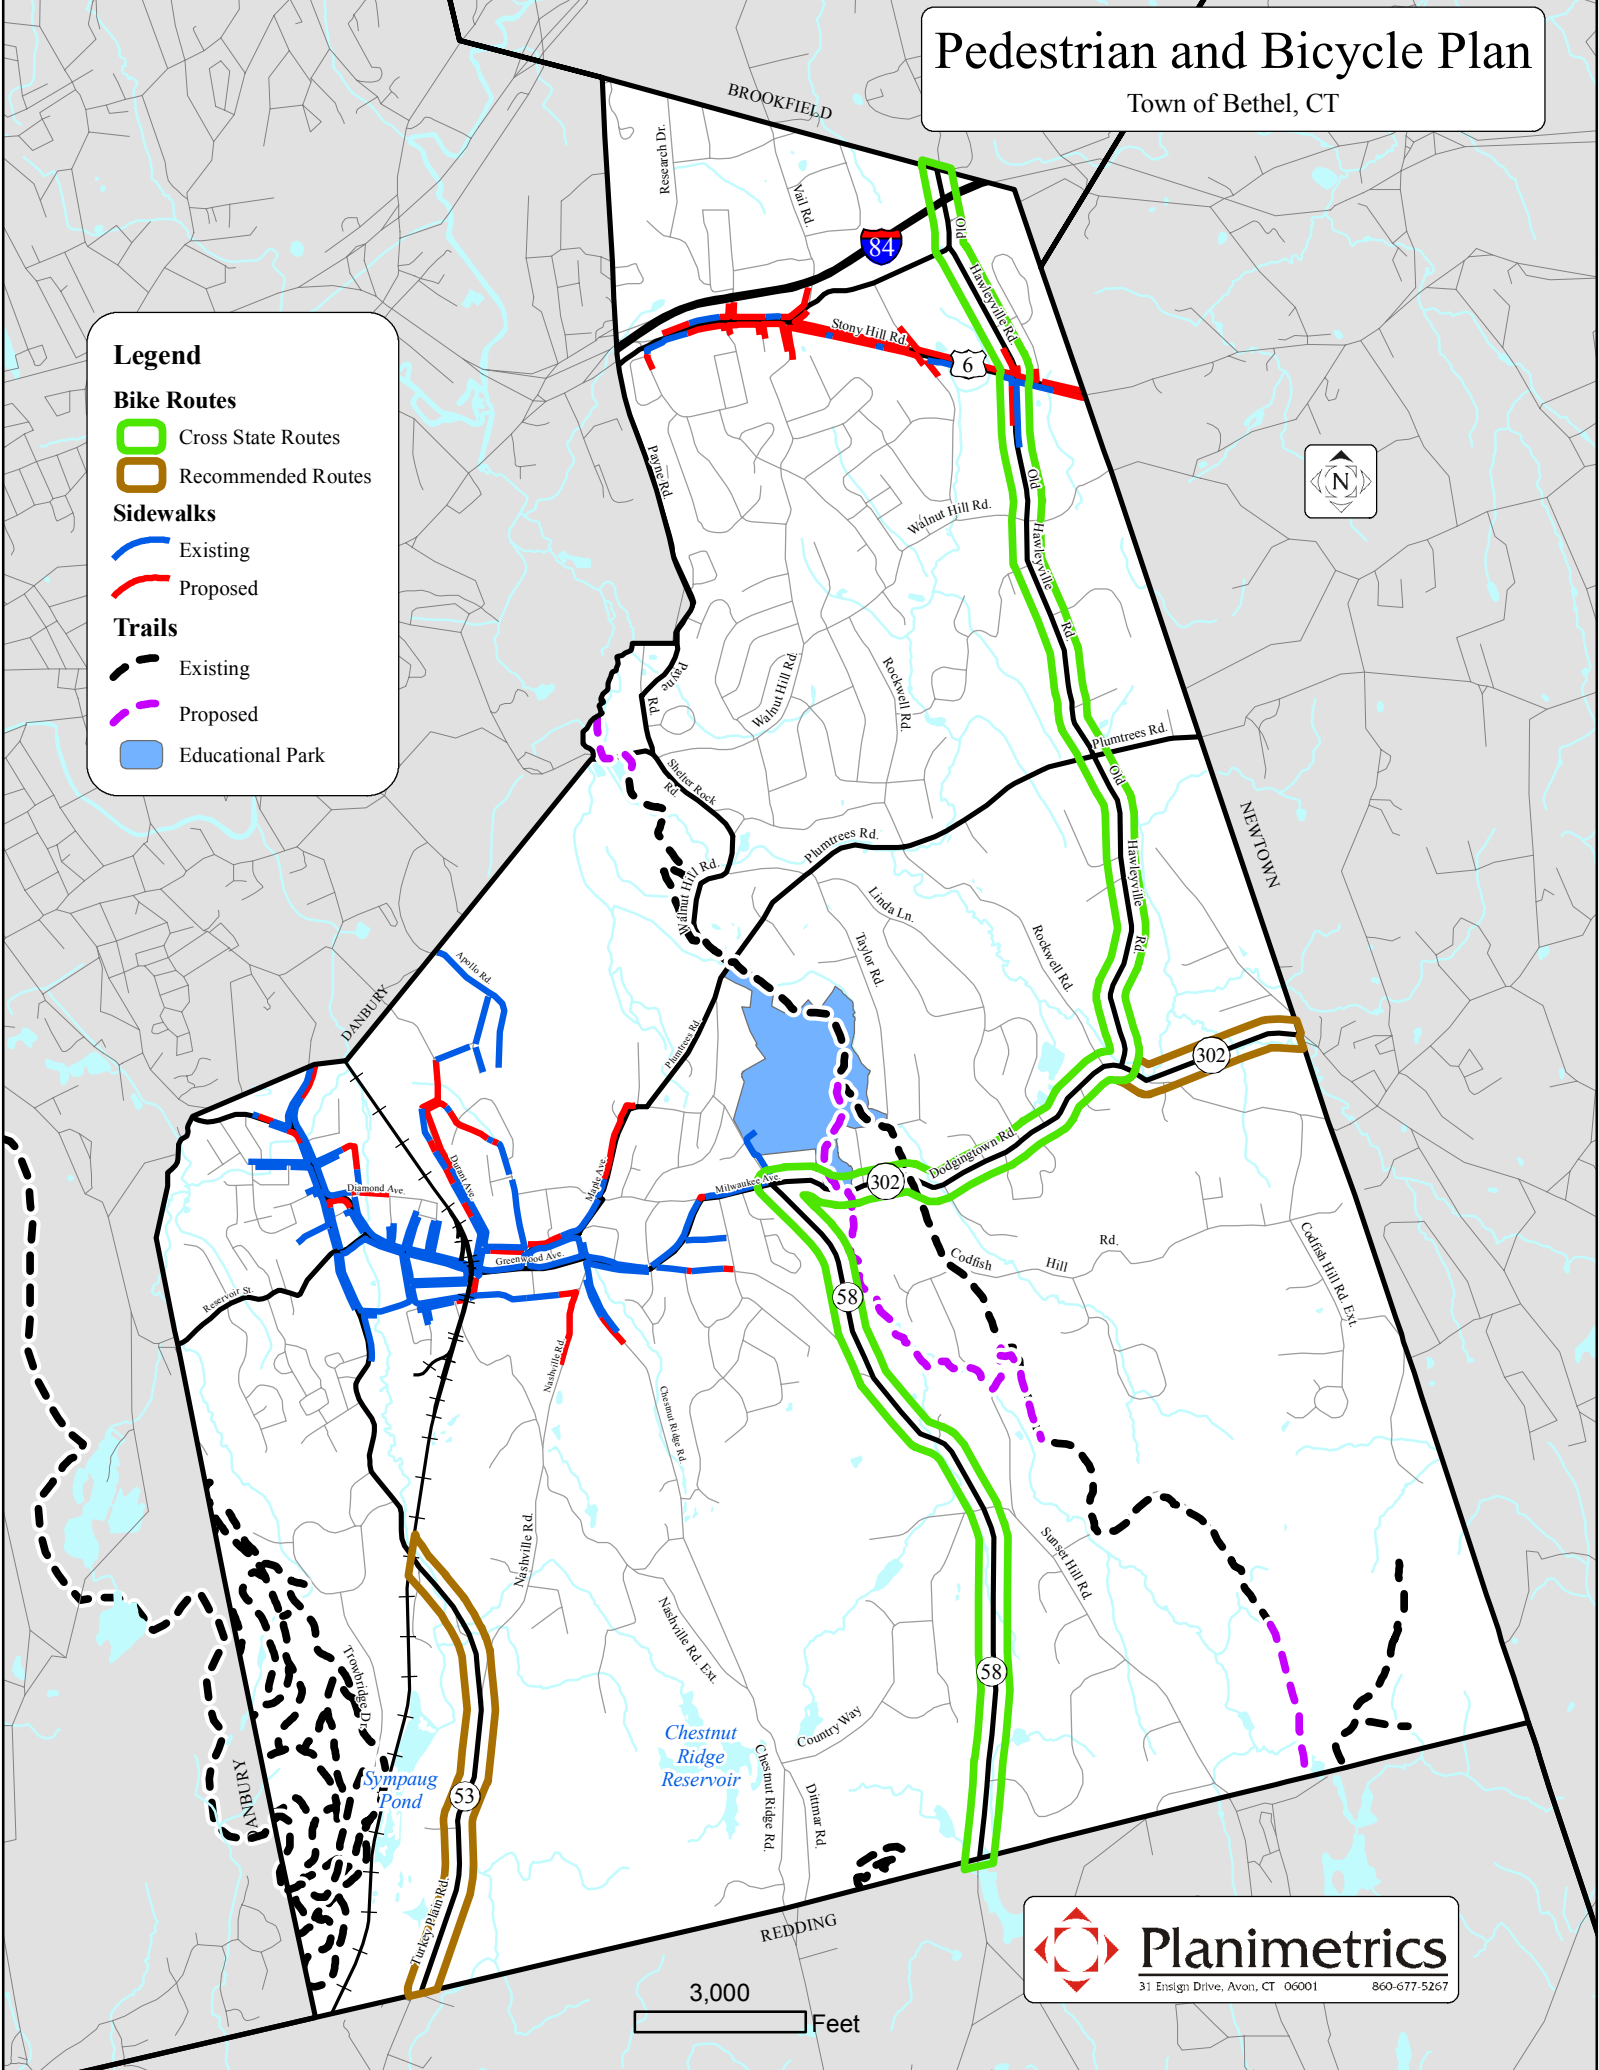

Pedestrian and Bicycle Plan

Town of Bethel, CT

Legend

Bike Routes

-  Cross State Routes
-  Recommended Routes

Sidewalks

-  Existing
-  Proposed

Trails

-  Existing
-  Proposed
-  Educational Park

3,000 Feet

Planimetrics
31 Ensign Drive, Avon, CT 06001 860-677-5267