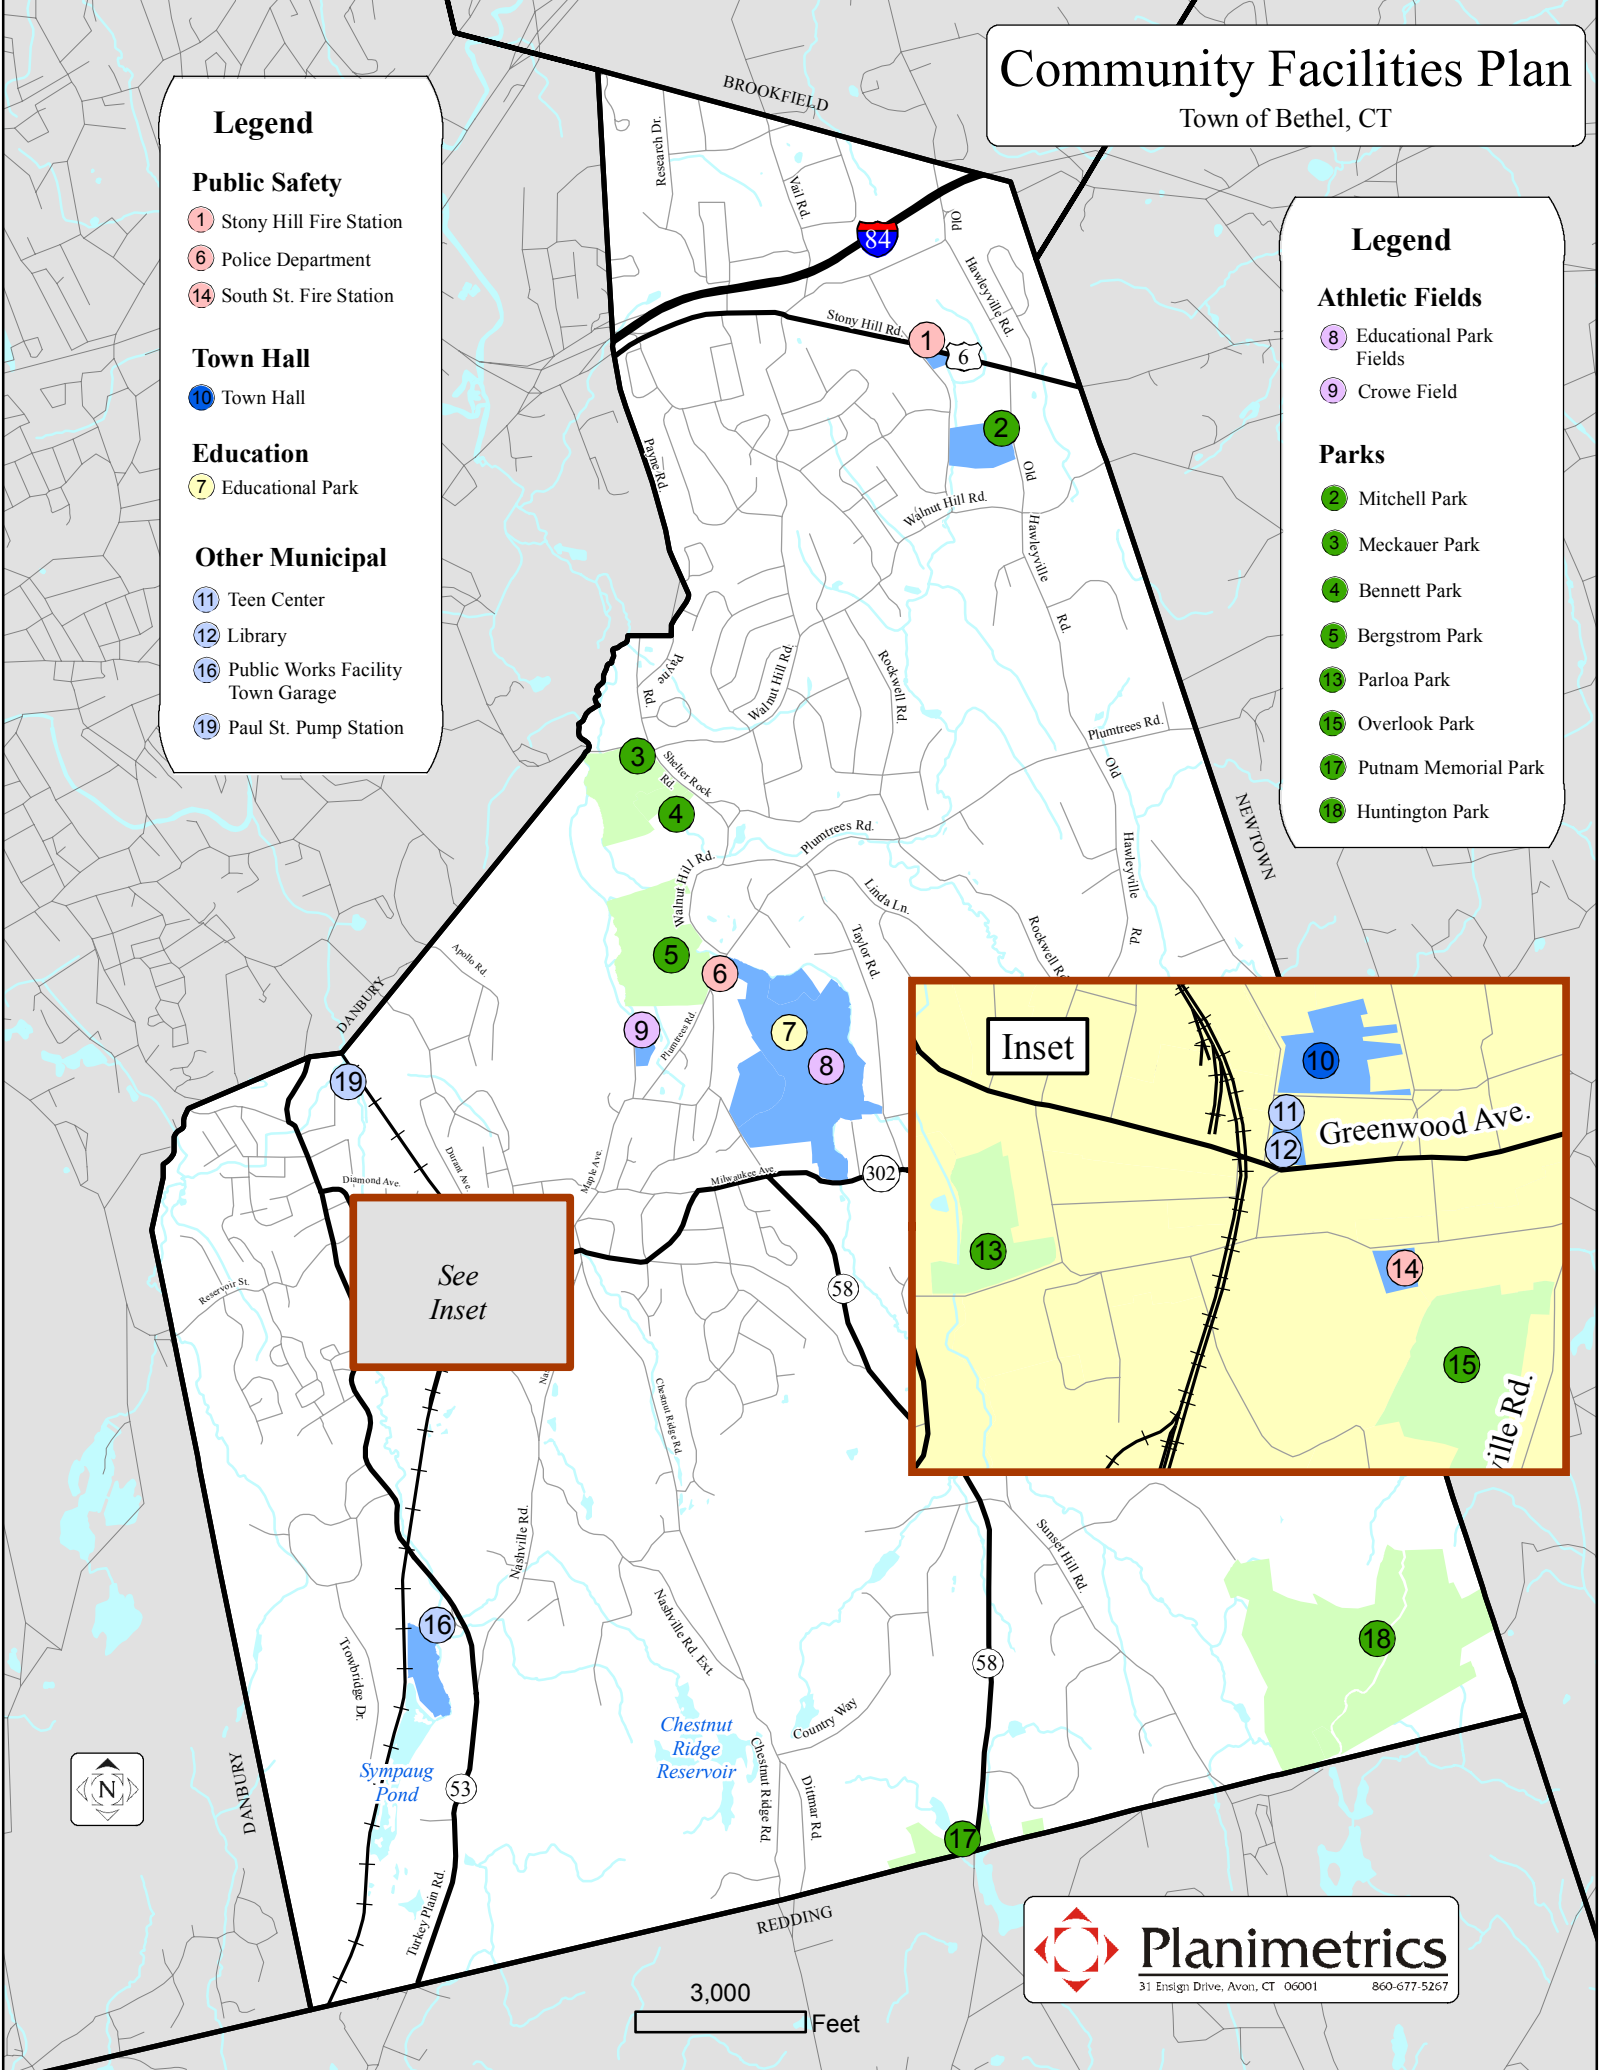

### Town Hall

- 10 Town Hall

### Other Municipal

- 11 Teen Center
- 12 Library
- 16 Public Works Facility  
Town Garage
- 19 Paul St. Pump Station

## Legend

### Parks

- 2 Mitchell Park
- 3 Meckauer Park
- 4 Bennett Park
- 5 Bergstrom Park
- 13 Parloa Park
- 15 Overlook Park
- 17 Putnam Memorial Park
- 18 Huntington Park

See Inset