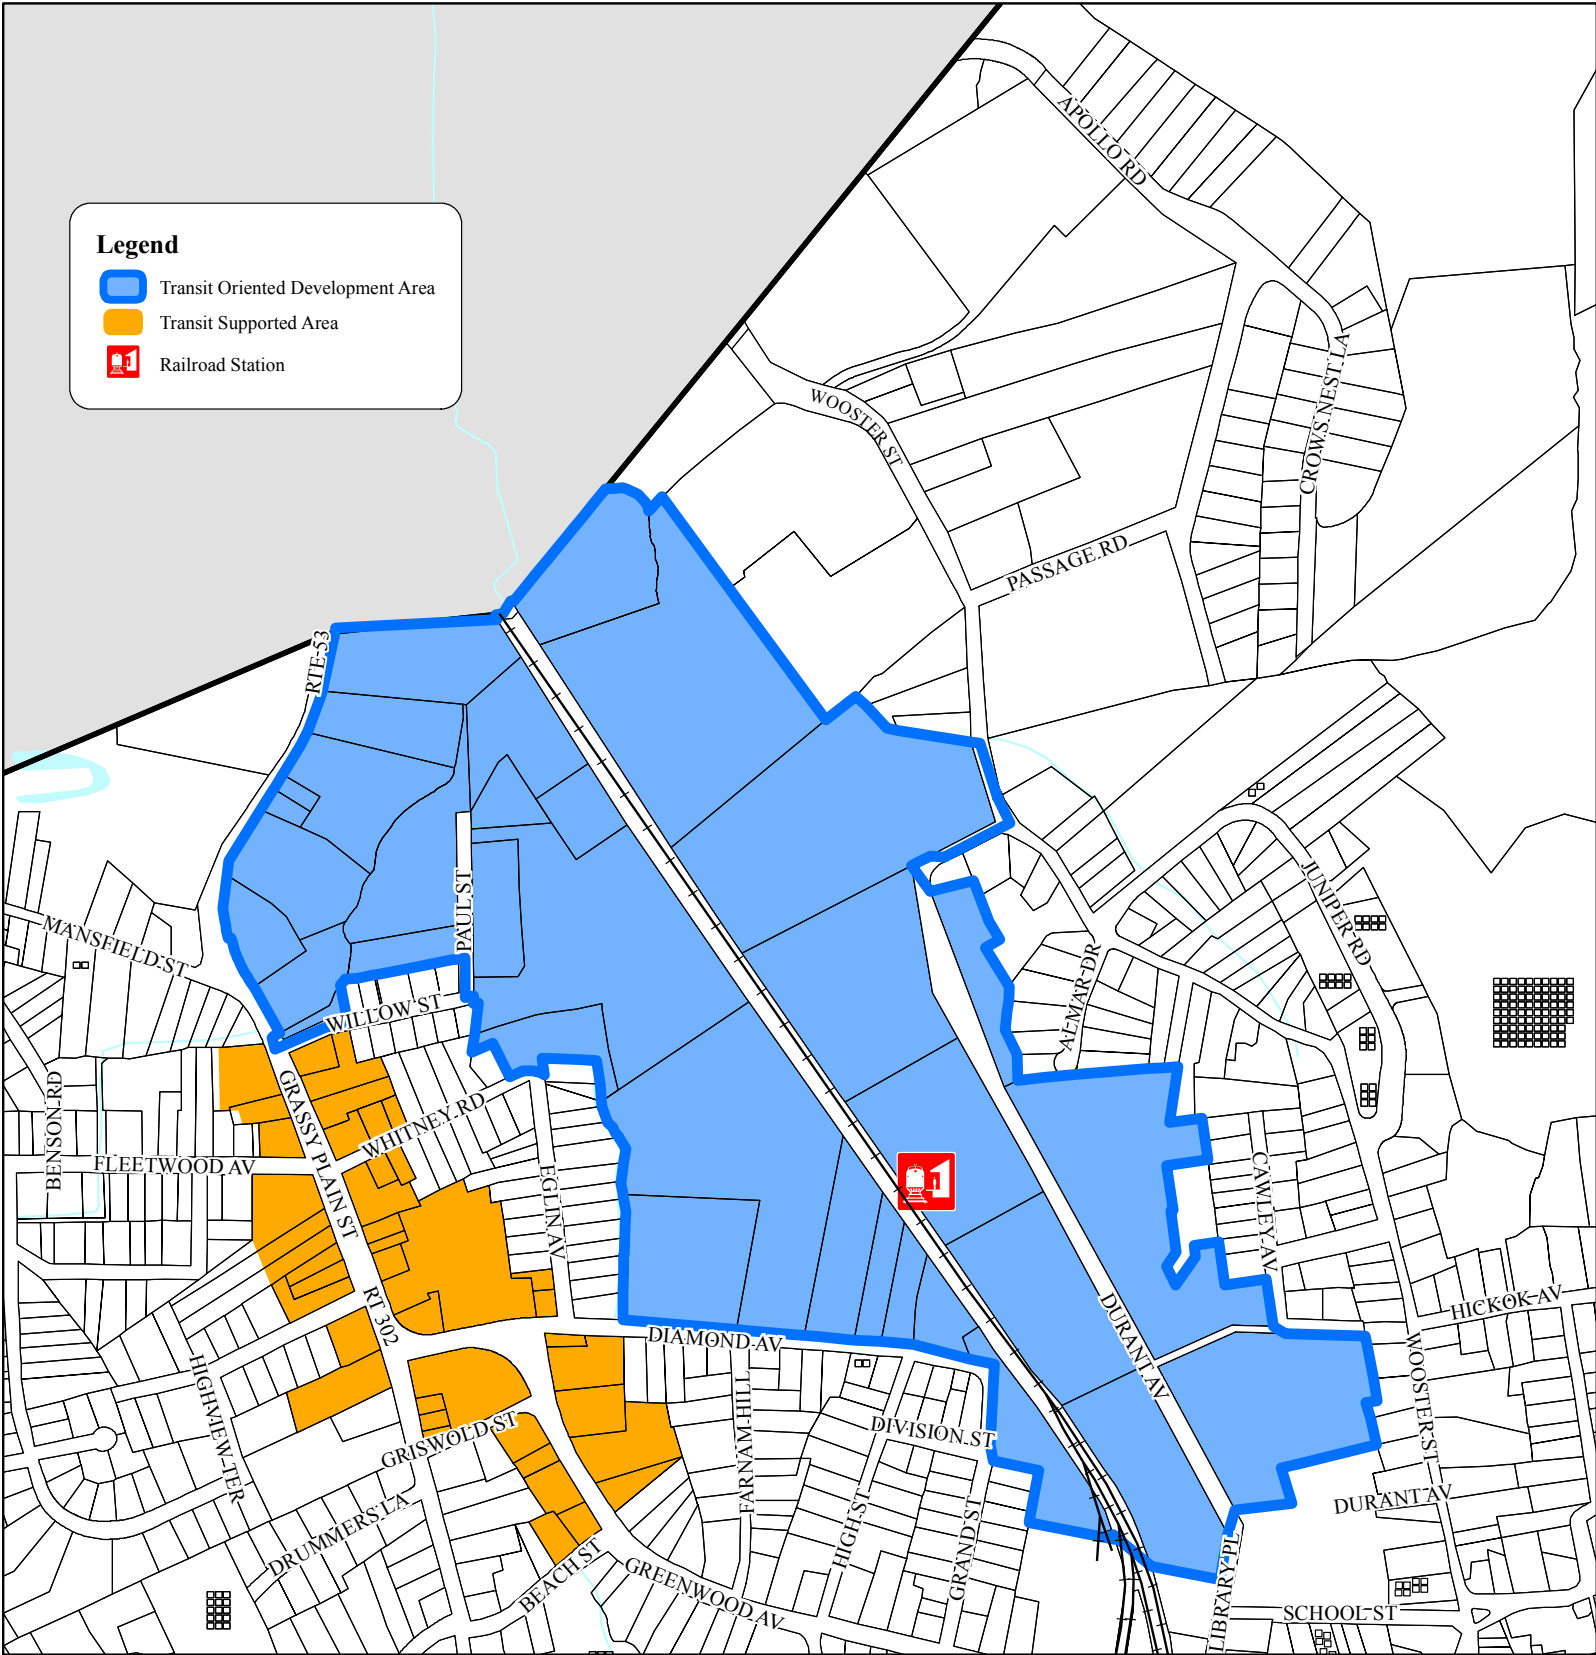

Proposed Transit Oriented Development

Town of Bethel, CT

Legend

-  Transit Oriented Development Area
-  Transit Supported Area
-  Railroad Station

July 2007