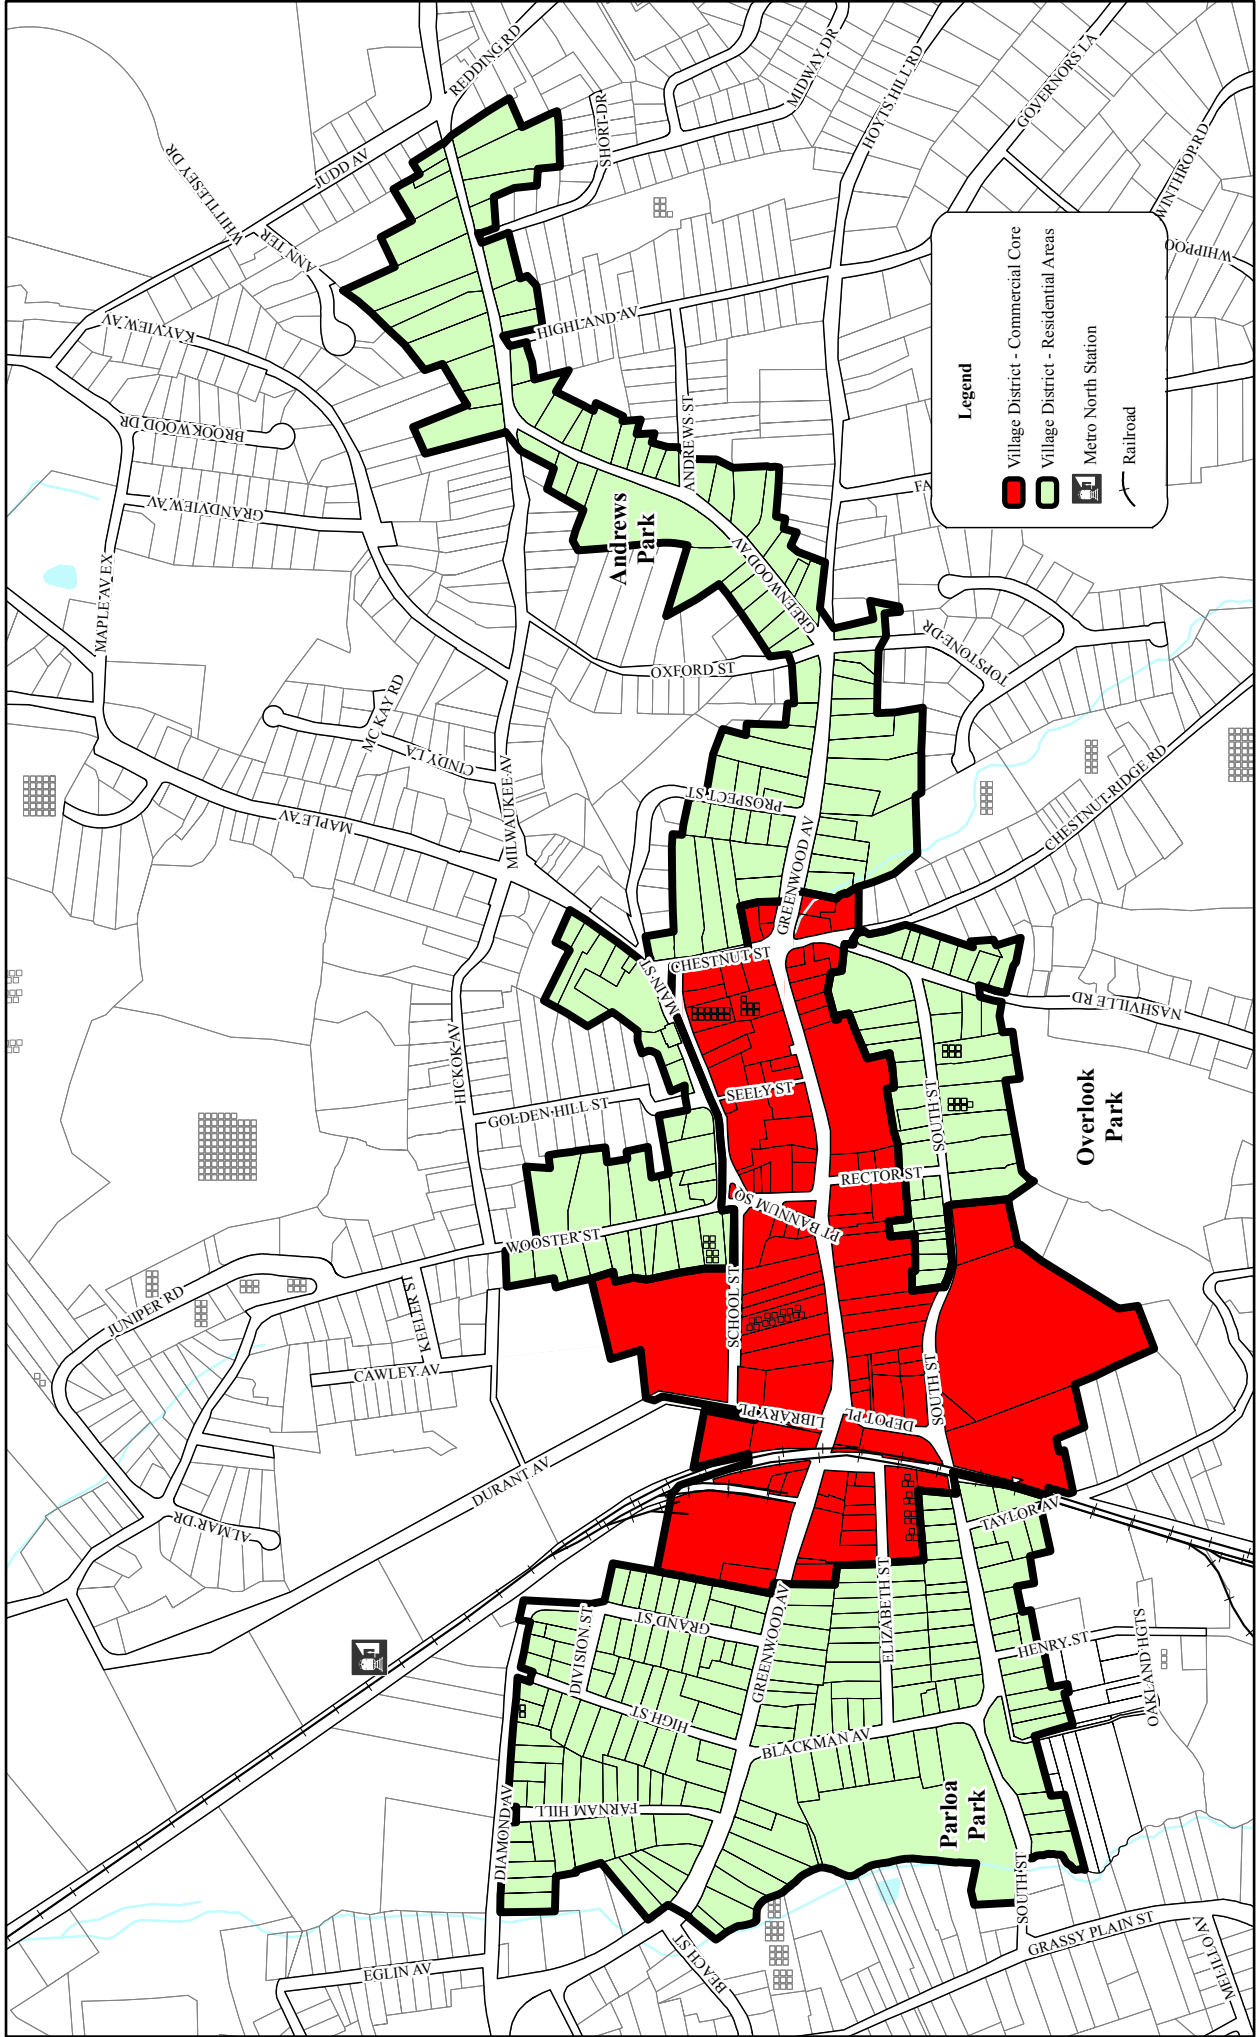

# Village District Plan

Town of Bethel, CT

JULY 2007

500 Feet