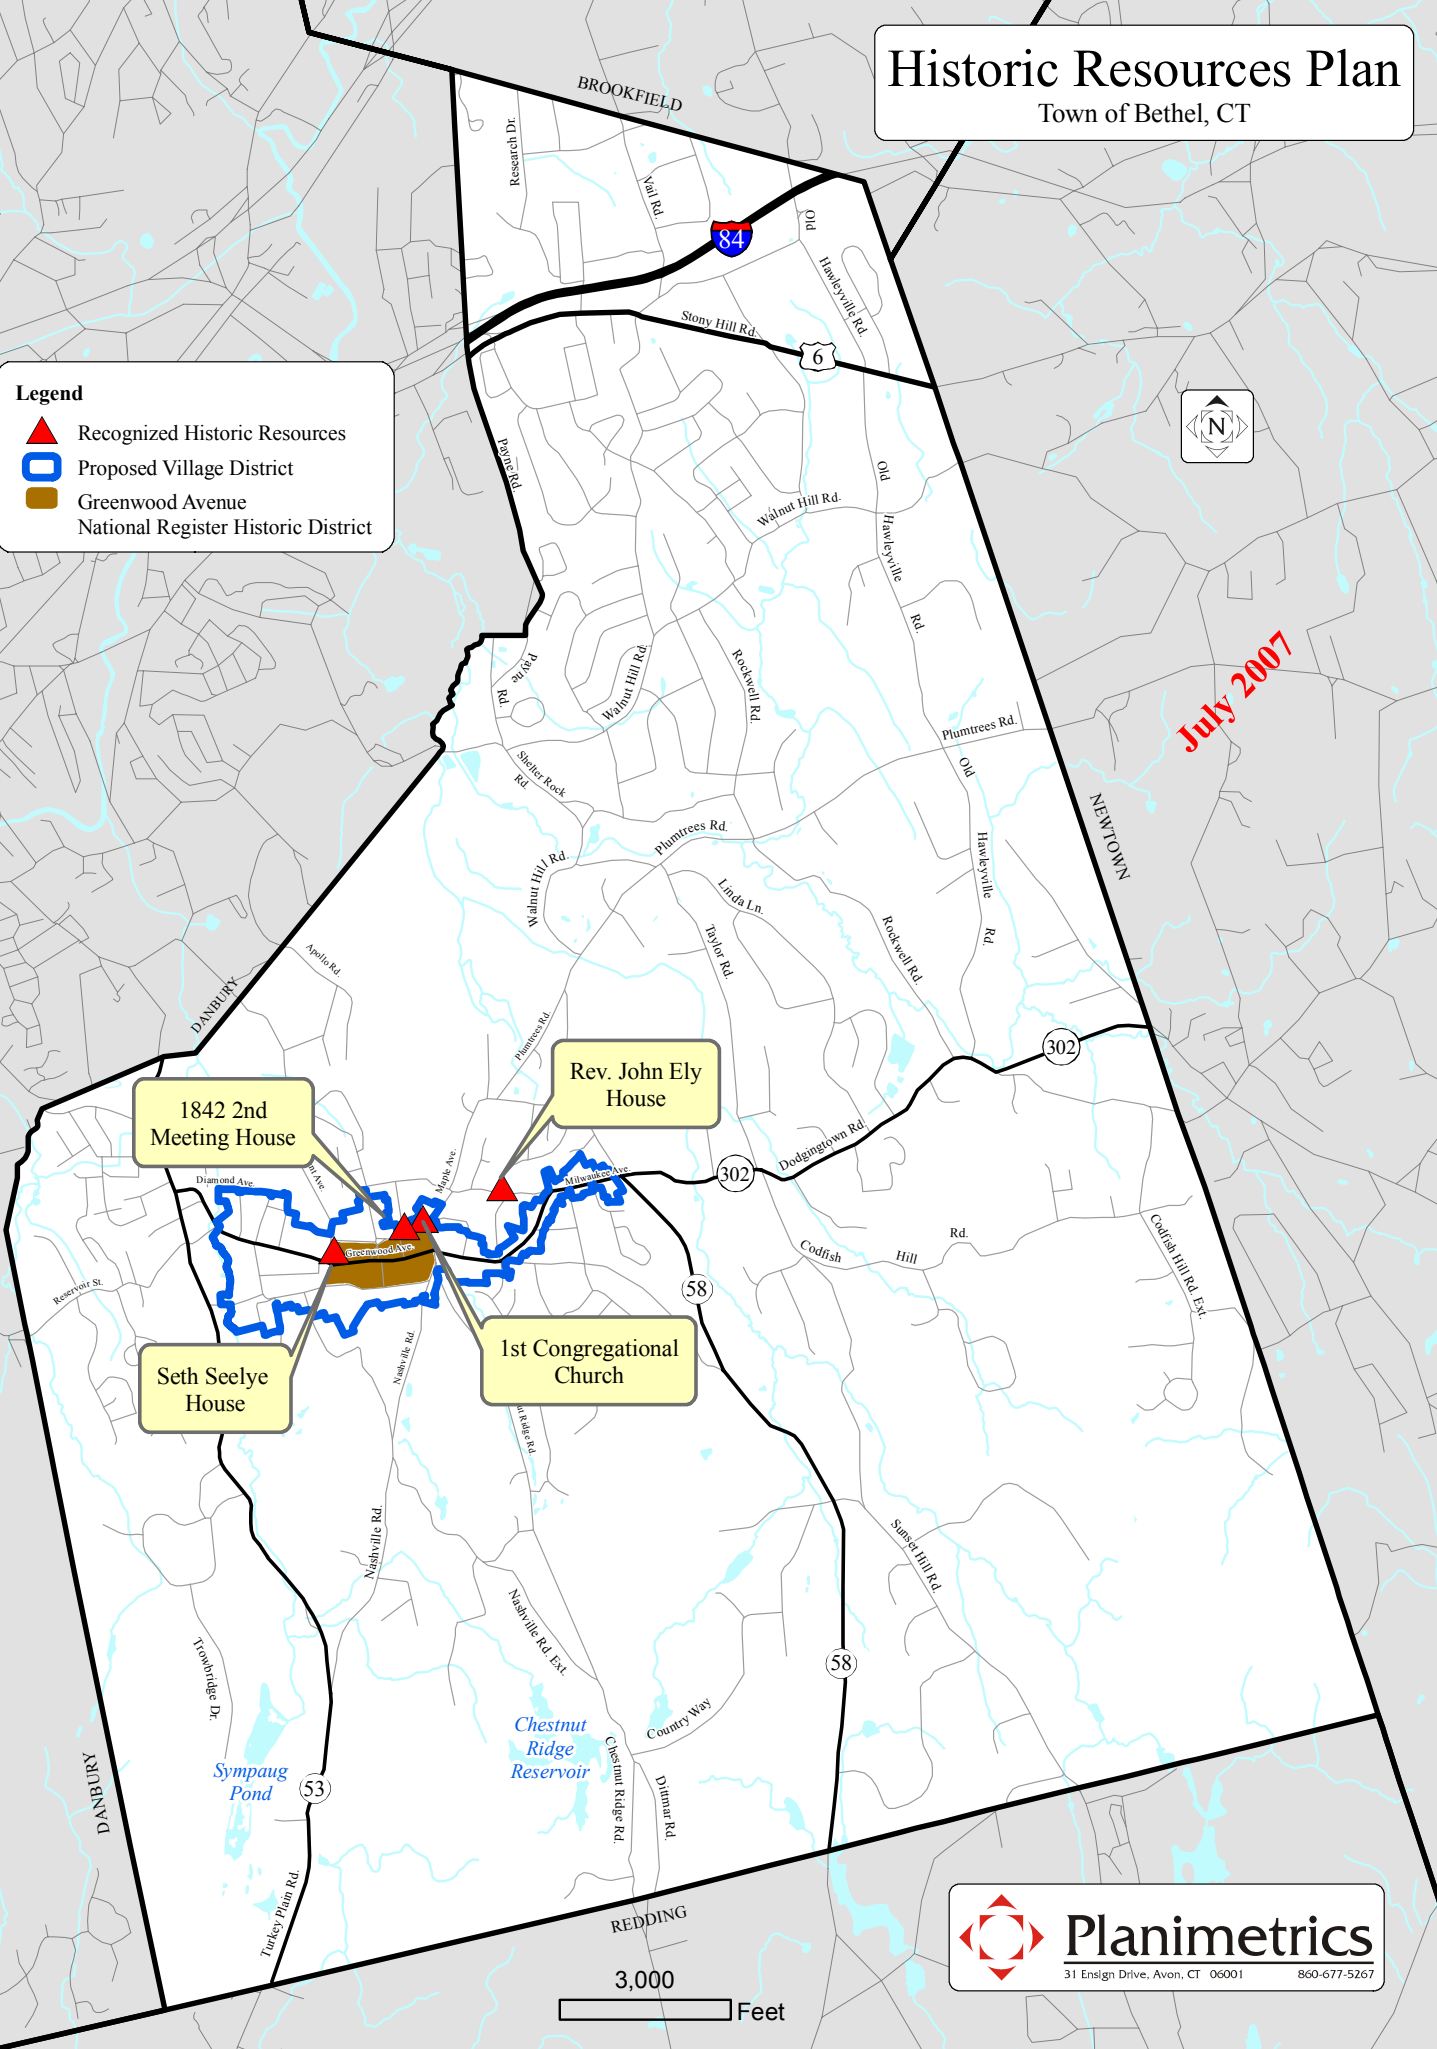

# Historic Resources Plan

Town of Bethel, CT

**Legend**

-  Recognized Historic Resources
-  Proposed Village District
-  Greenwood Avenue National Register Historic District

July 2007

**Planimetrics**  
 31 Ensign Drive, Avon, CT 06001 860-677-5267