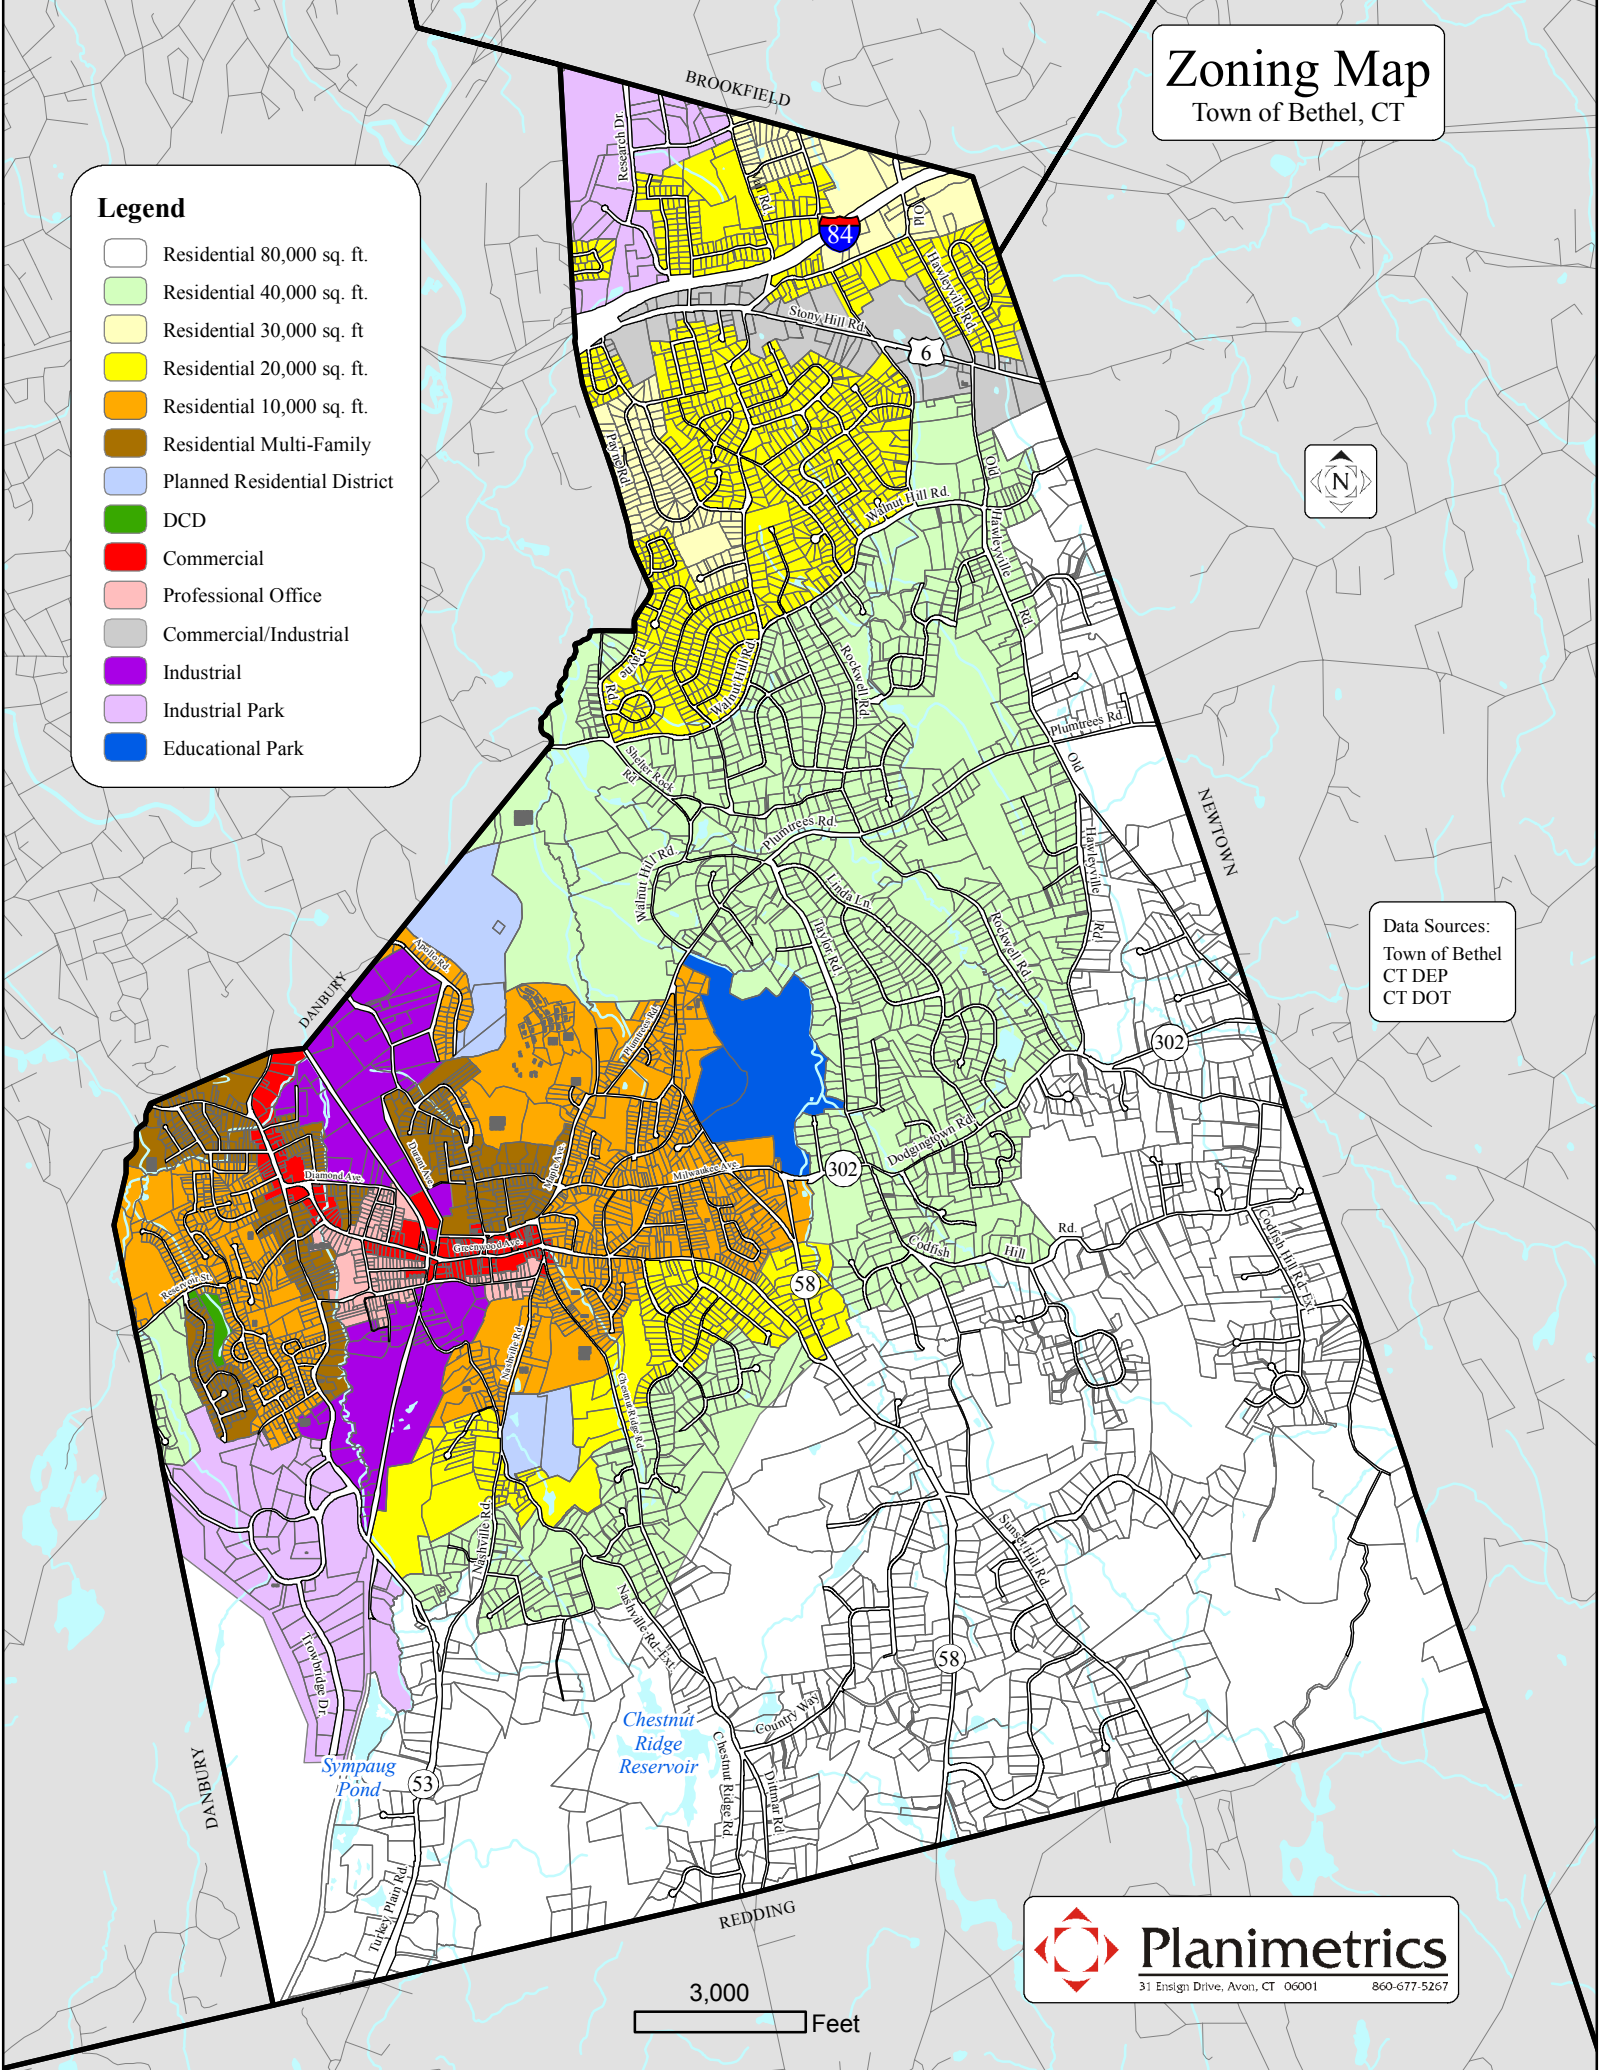

Zoning Map

Town of Bethel, CT

Legend

-  Residential 80,000 sq. ft.
-  Residential 40,000 sq. ft.
-  Residential 30,000 sq. ft.
-  Residential 20,000 sq. ft.
-  Residential 10,000 sq. ft.
-  Residential Multi-Family
-  Planned Residential District
-  DCD
-  Commercial
-  Professional Office
-  Commercial/Industrial
-  Industrial
-  Industrial Park
-  Educational Park

Data Sources:
Town of Bethel
CT DEP
CT DOT

3,000 Feet

Planimetrics
31 Ensign Drive, Avon, CT 06001 860-677-5267