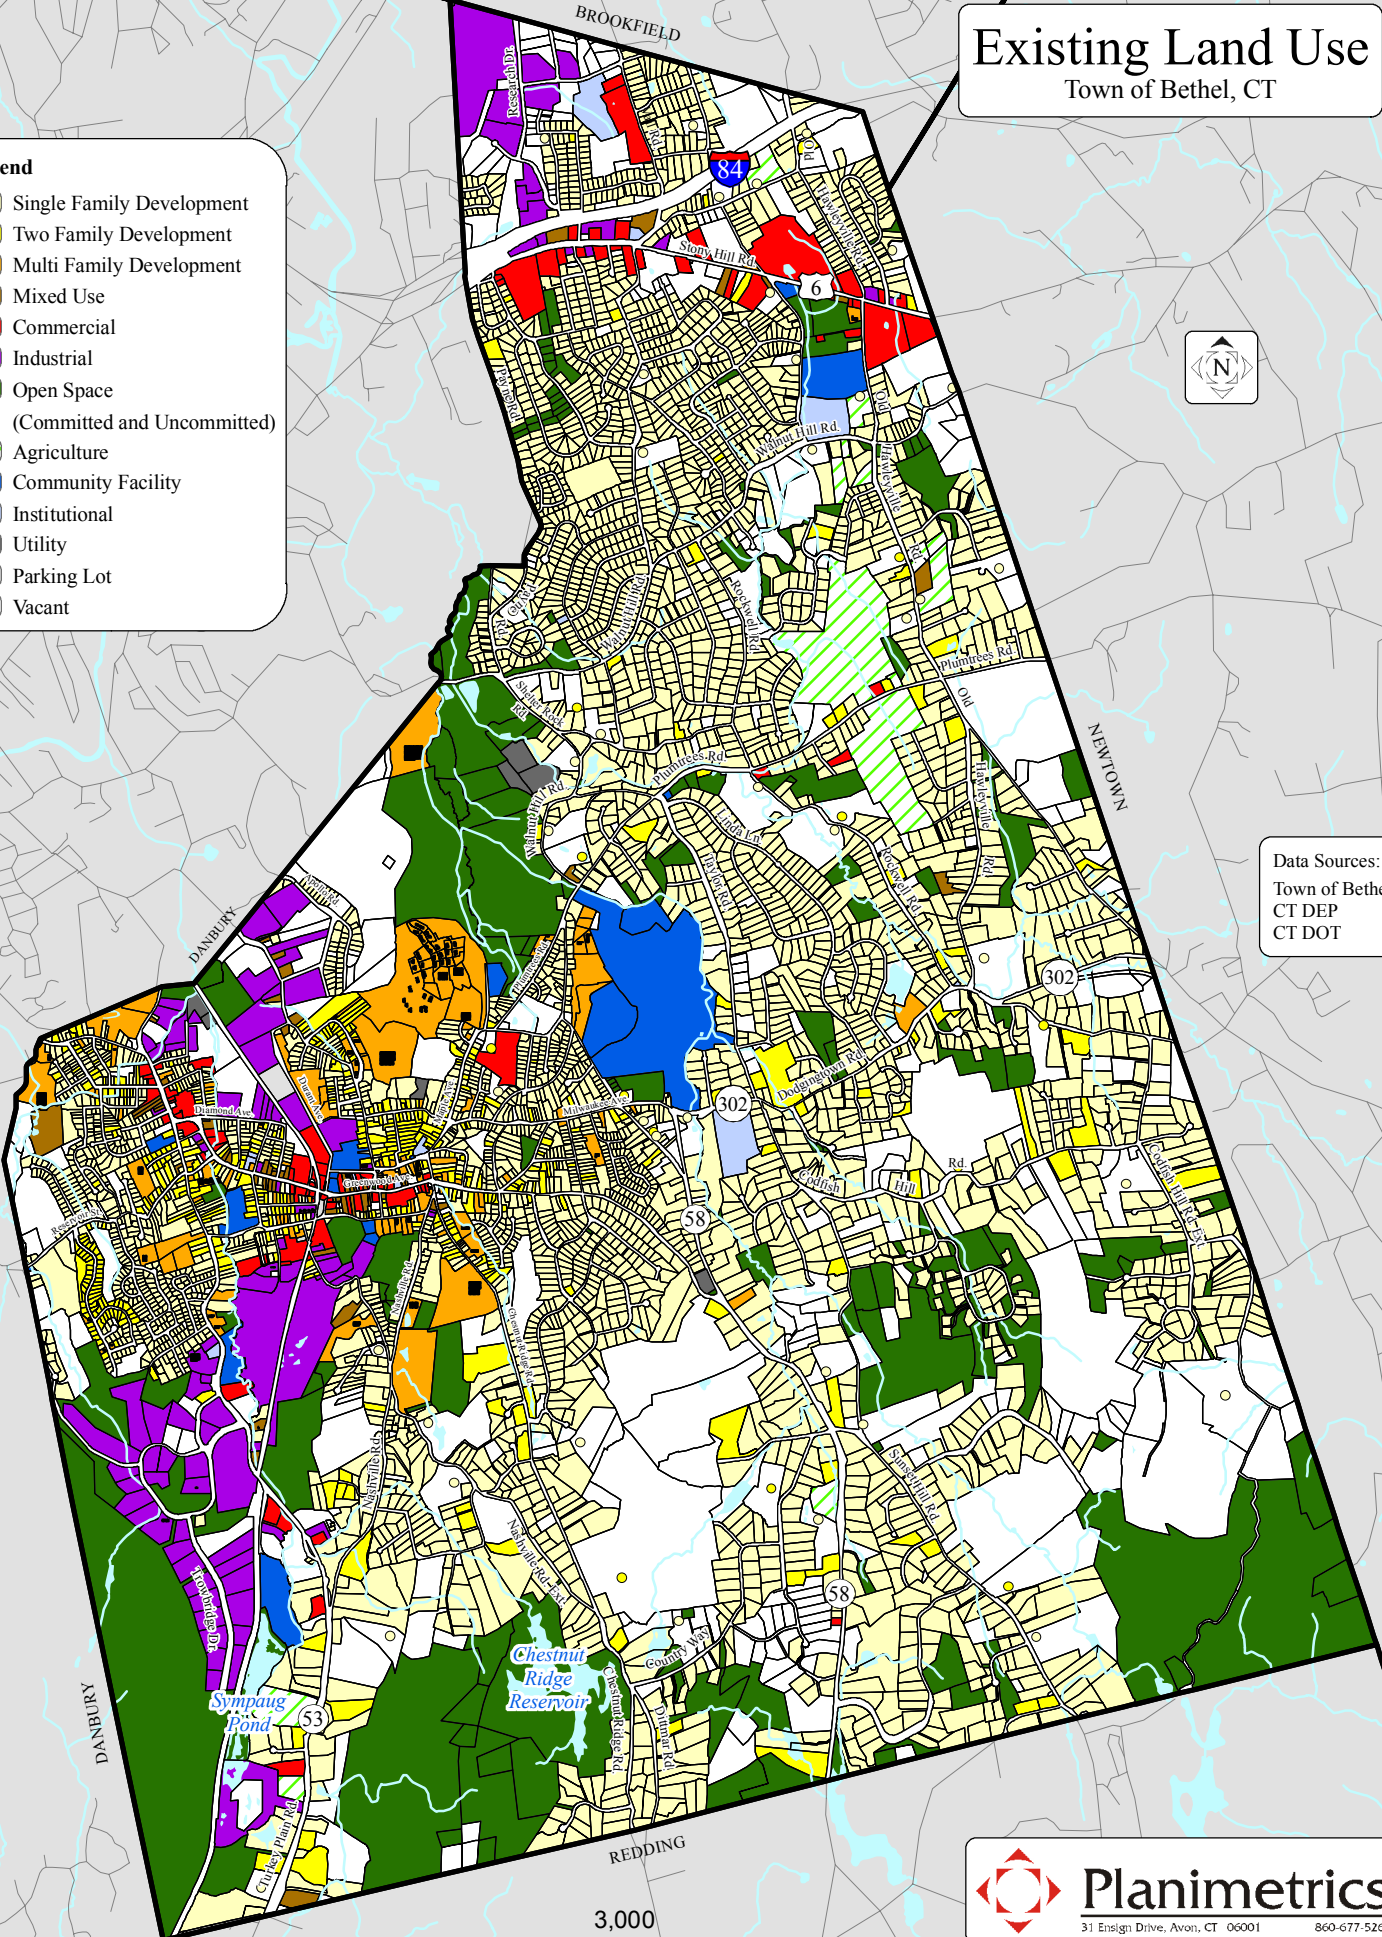

# Existing Land Use

Town of Bethel, CT

- Legend**
- Single Family Development
  - Two Family Development
  - Multi Family Development
  - Mixed Use
  - Commercial
  - Industrial
  - Open Space  
(Committed and Uncommitted)
  - Agriculture
  - Community Facility
  - Institutional
  - Utility
  - Parking Lot
  - Vacant

Data Sources:  
Town of Bethel  
CT DEP  
CT DOT

3,000 Feet

**Planimetrics**  
31 Ensign Drive, Avon, CT 06001 860-677-5267